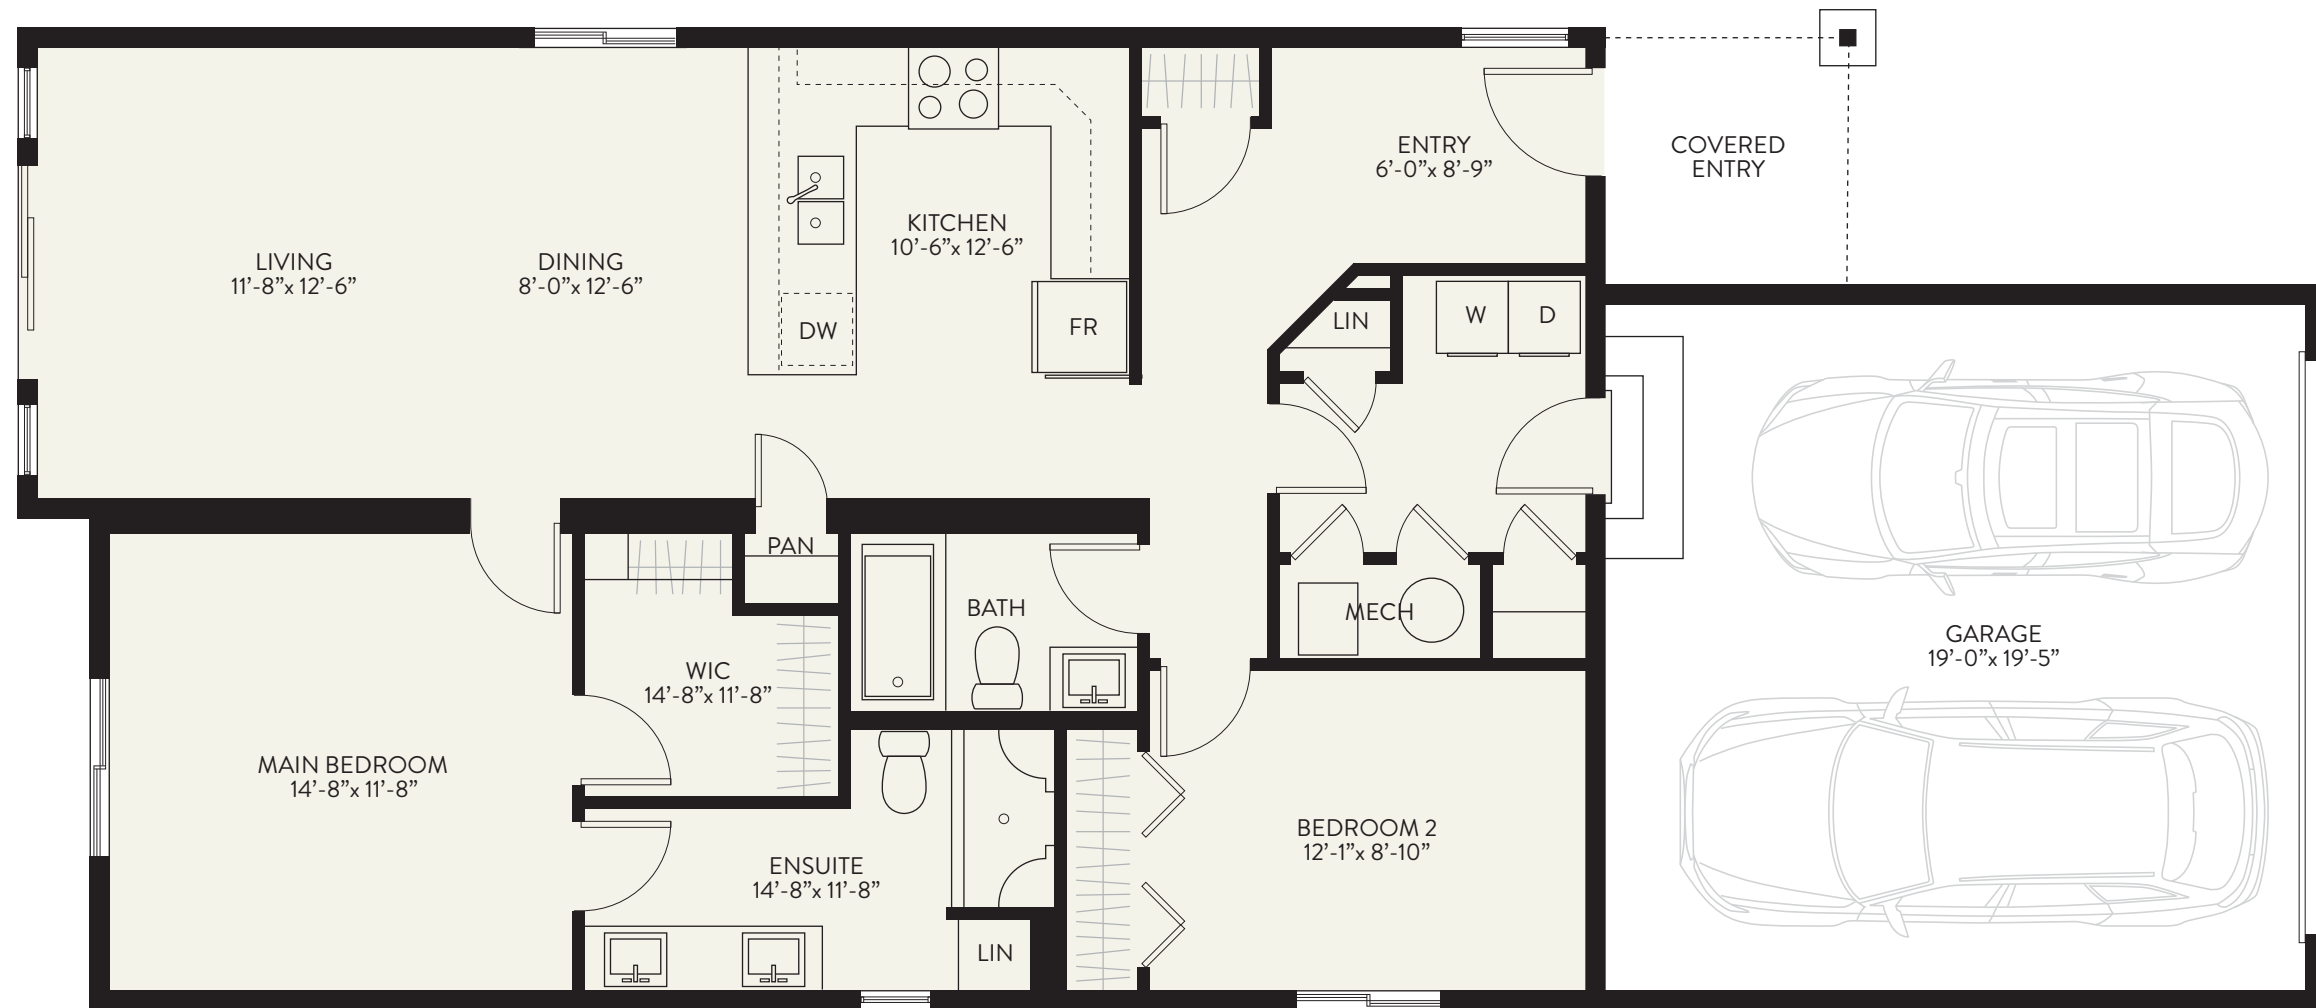

ASPENWOOD SWALLOW

2 BEDROOM, 2 BATH – 1,168 SQ.FT.

GARAGE – 400 SQ.FT.

The builder reserves the right to make modifications and changes to the information contained herein.
Dimensions, sizes, areas, specifications, layouts and materials are approximate only and subject to change. E&OE.