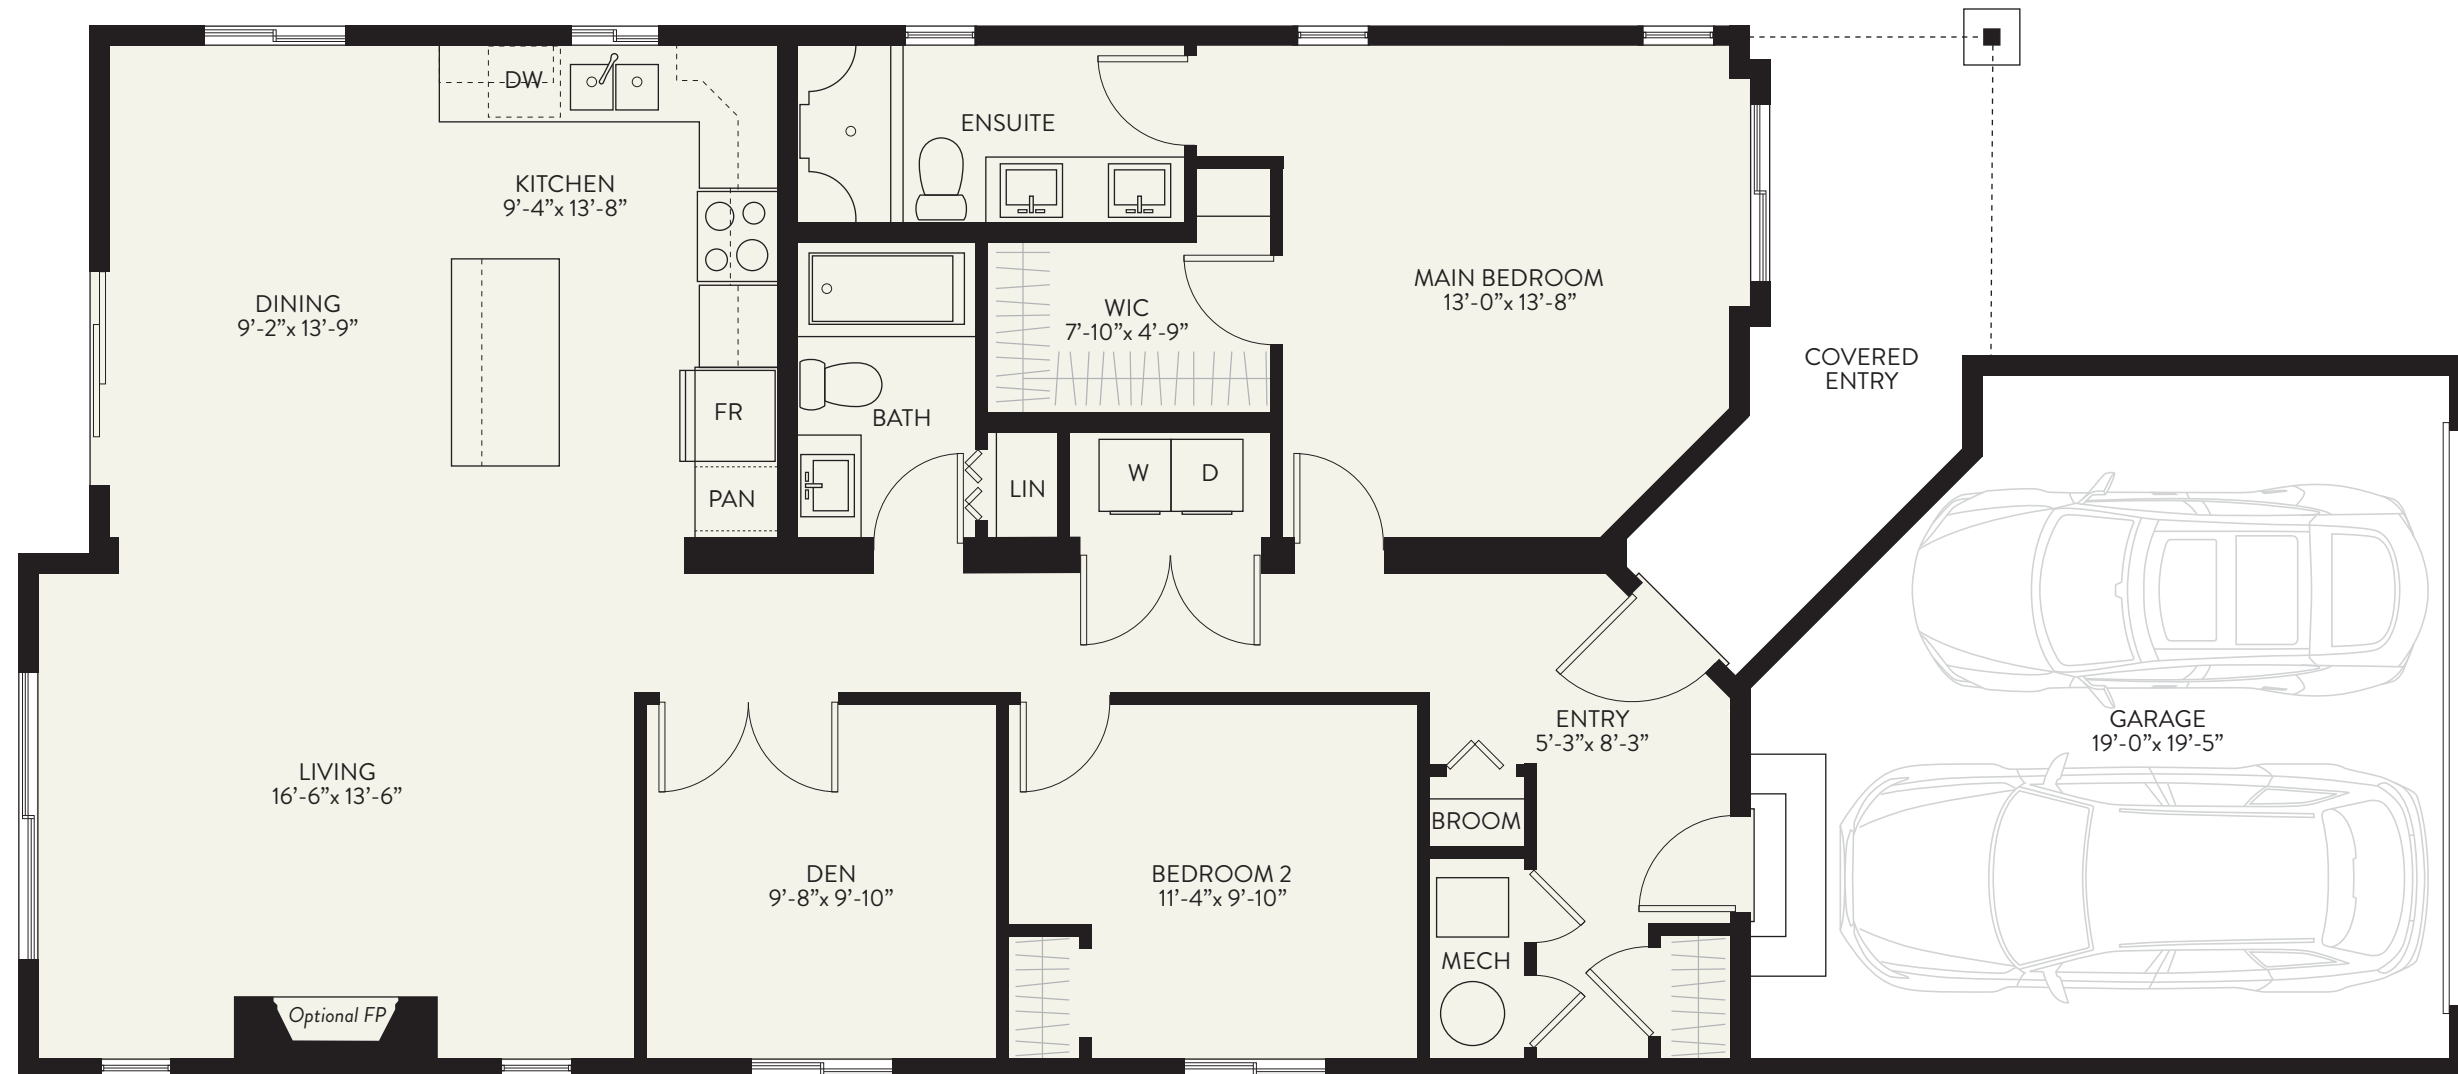

ASPENWOOD STARLING

2 BEDROOM + DEN, 2 BATH – 1,360 SQ.FT.

GARAGE – 367 SQ.FT.

The builder reserves the right to make modifications and changes to the information contained herein.
Dimensions, sizes, areas, specifications, layouts and materials are approximate only and subject to change. E&OE.