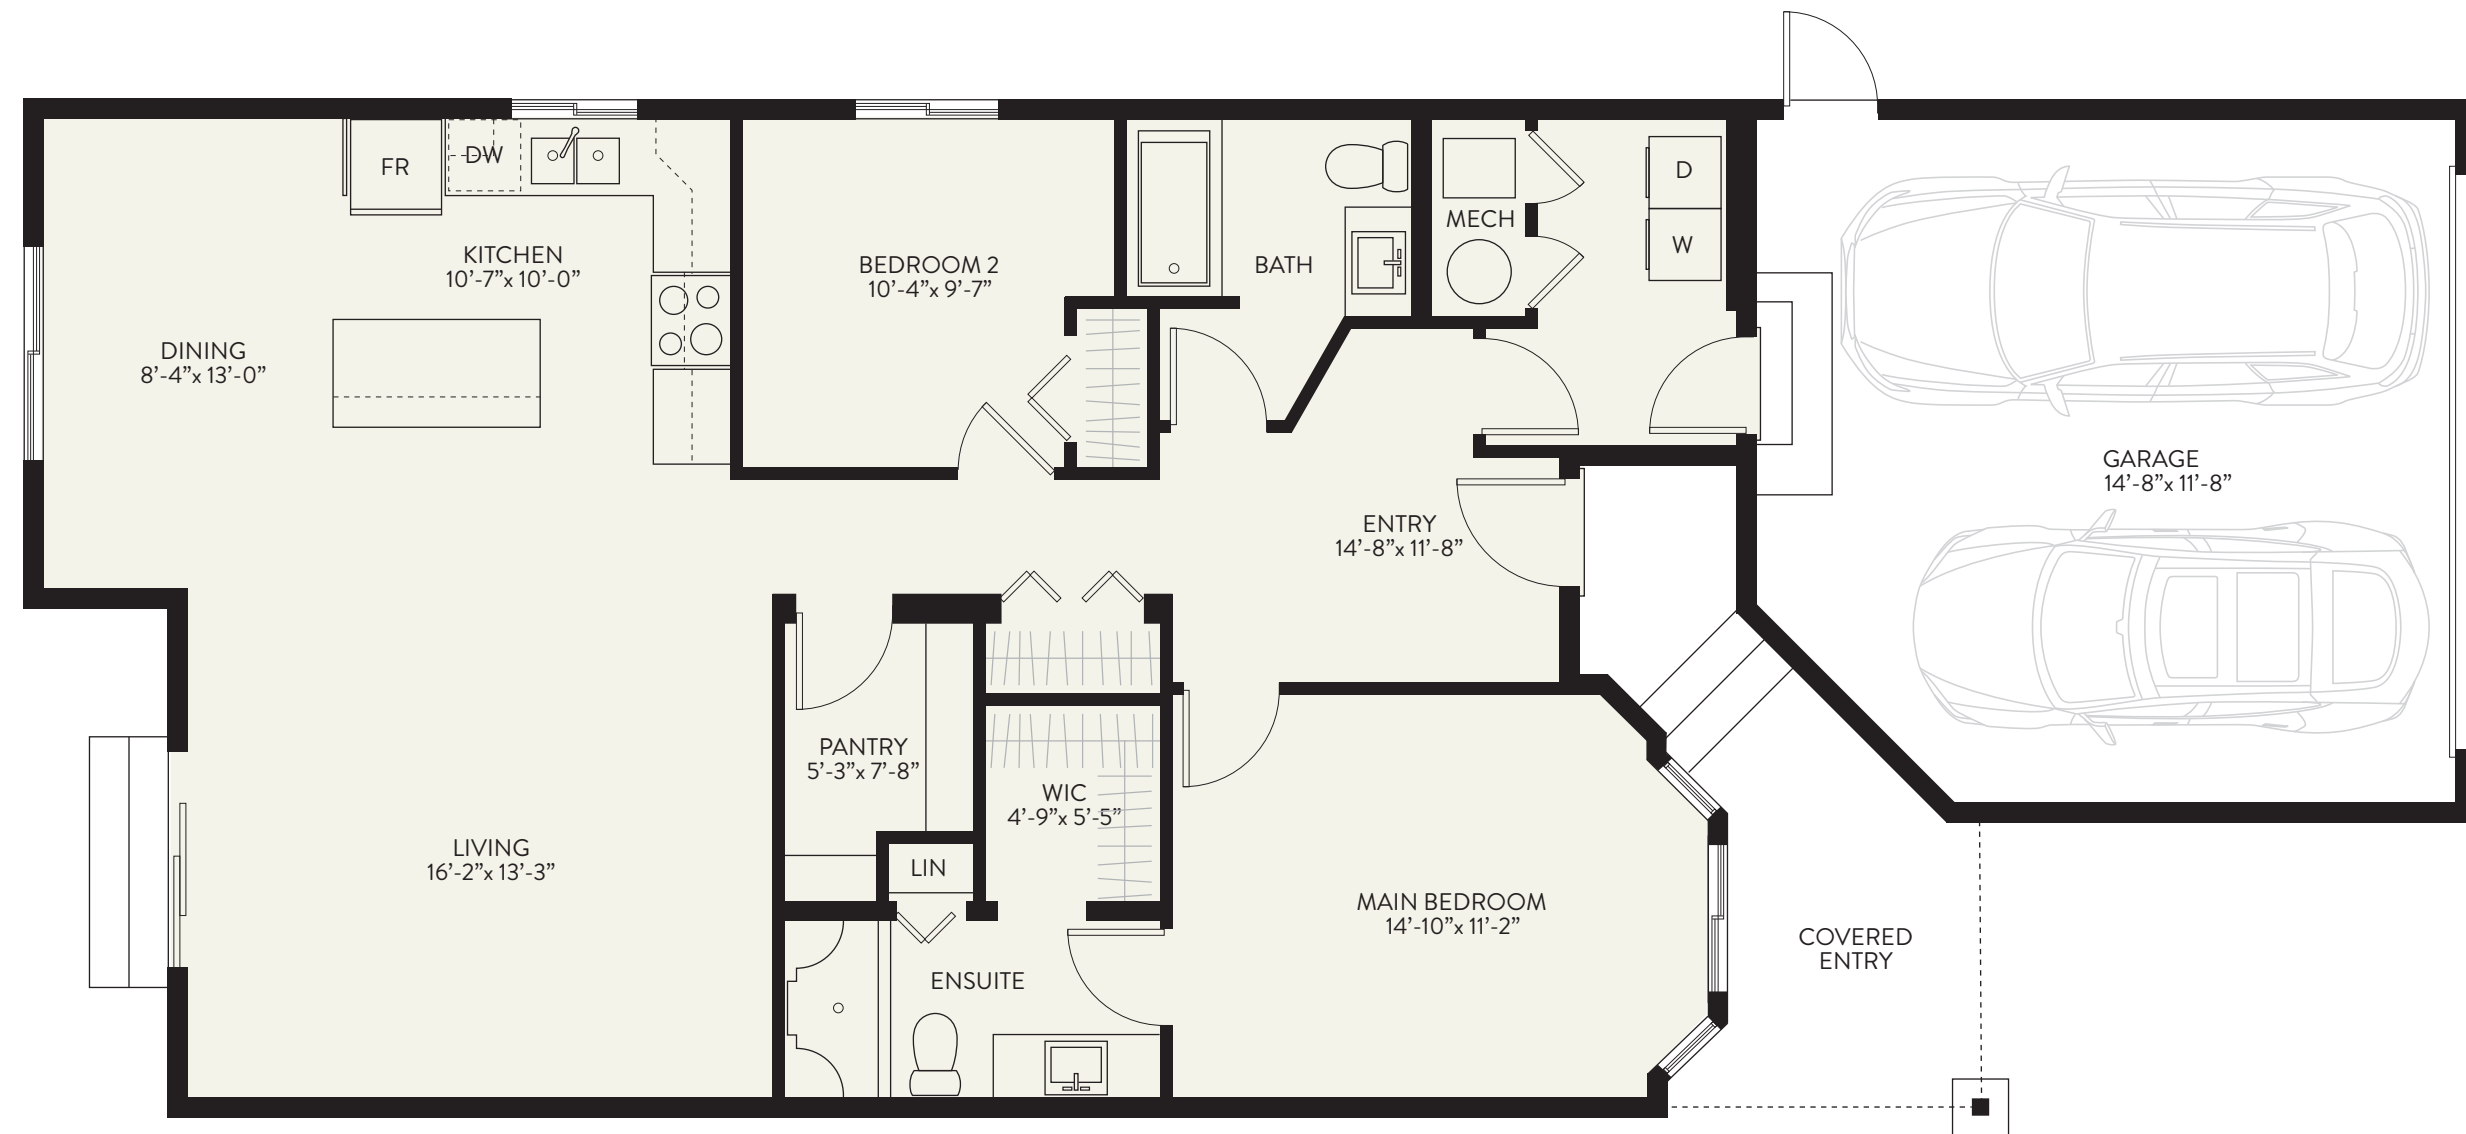

ASPENWOOD RAVEN

2 BEDROOM, 2 BATH – 1,247 SQ.FT.

GARAGE – 388 SQ.FT.

The builder reserves the right to make modifications and changes to the information contained herein.
Dimensions, sizes, areas, specifications, layouts and materials are approximate only and subject to change. E&OE.