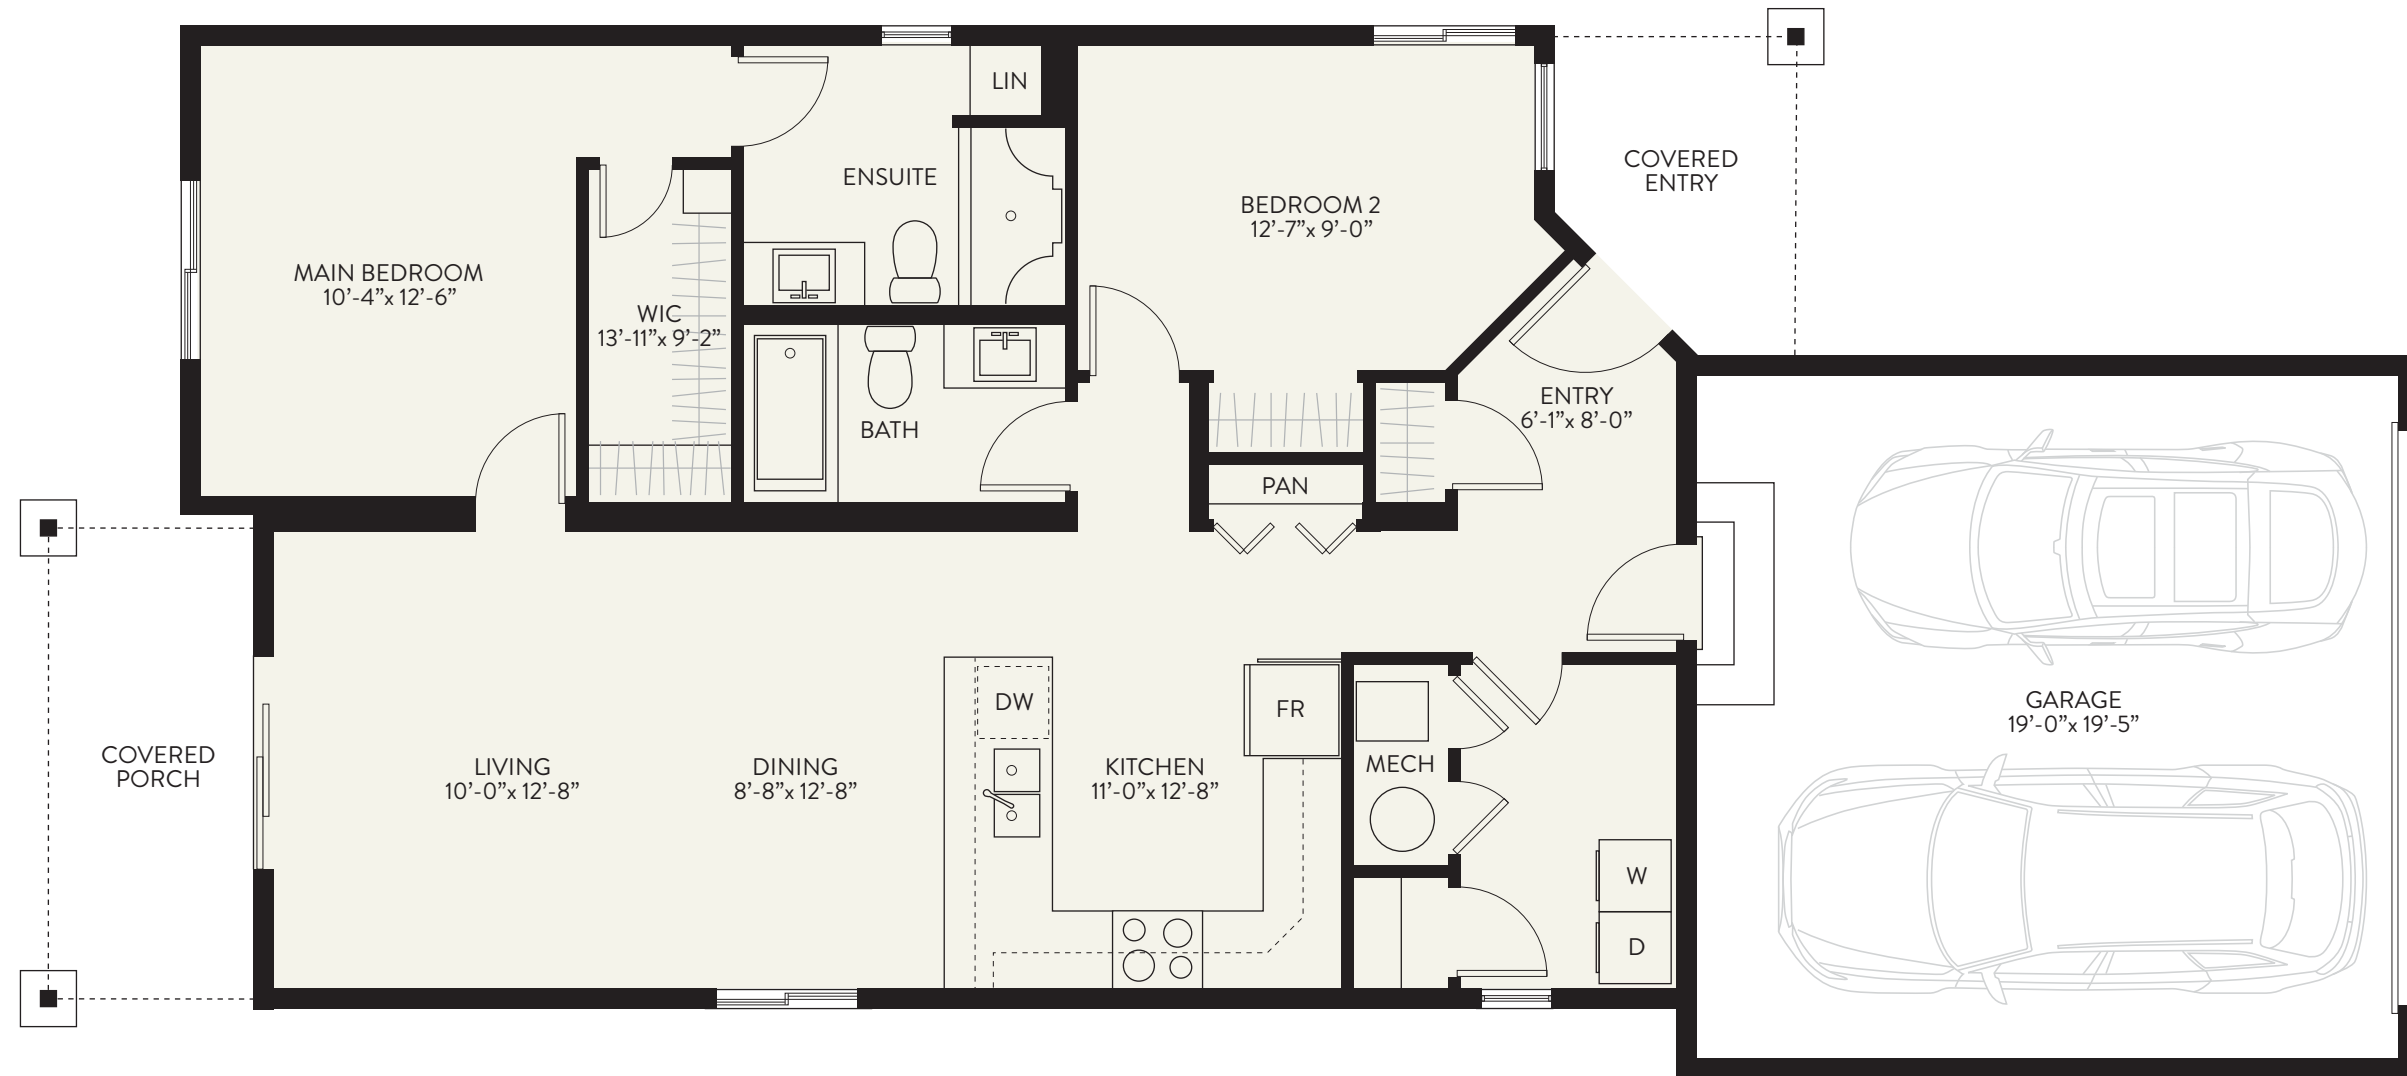

ASPENWOOD LOON

2 BEDROOM, 2 BATH - 1,085 SQ.FT.

GARAGE - 400 SQ.FT.

The builder reserves the right to make modifications and changes to the information contained herein. Dimensions, sizes, areas, specifications, layouts and materials are approximate only and subject to change. E&OE.