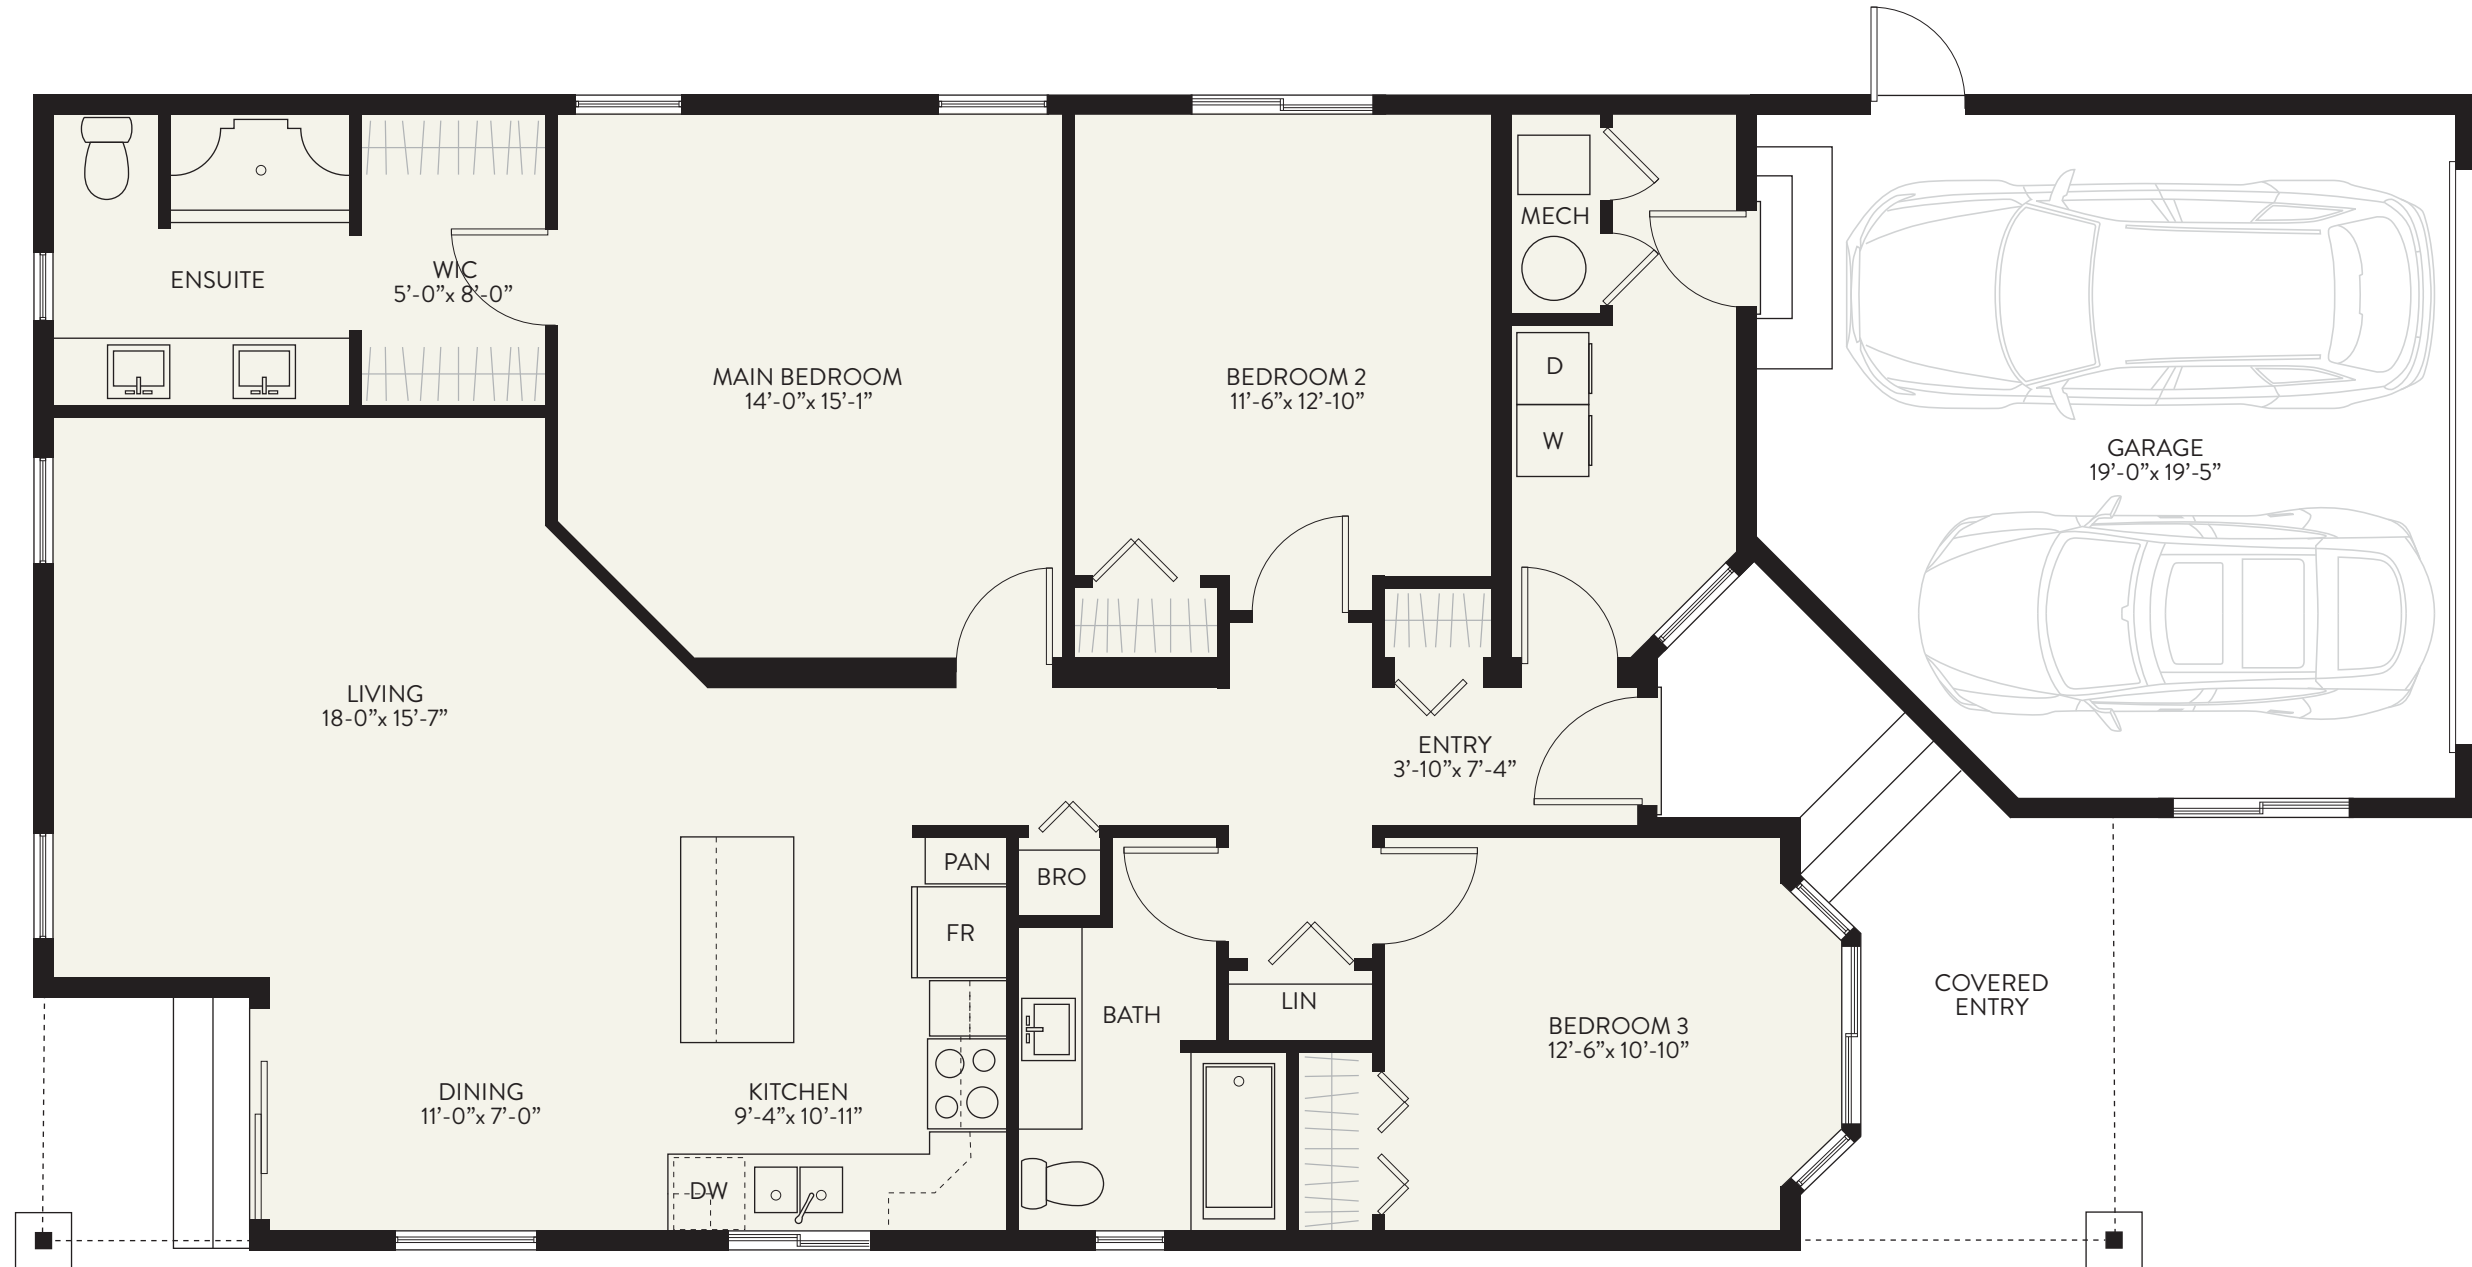

ASPENWOOD HERON 2

3 BEDROOM, 2 BATH – 1,495 SQ.FT.

GARAGE – 375 SQ.FT.

The builder reserves the right to make modifications and changes to the information contained herein.
Dimensions, sizes, areas, specifications, layouts and materials are approximate only and subject to change. E&OE.