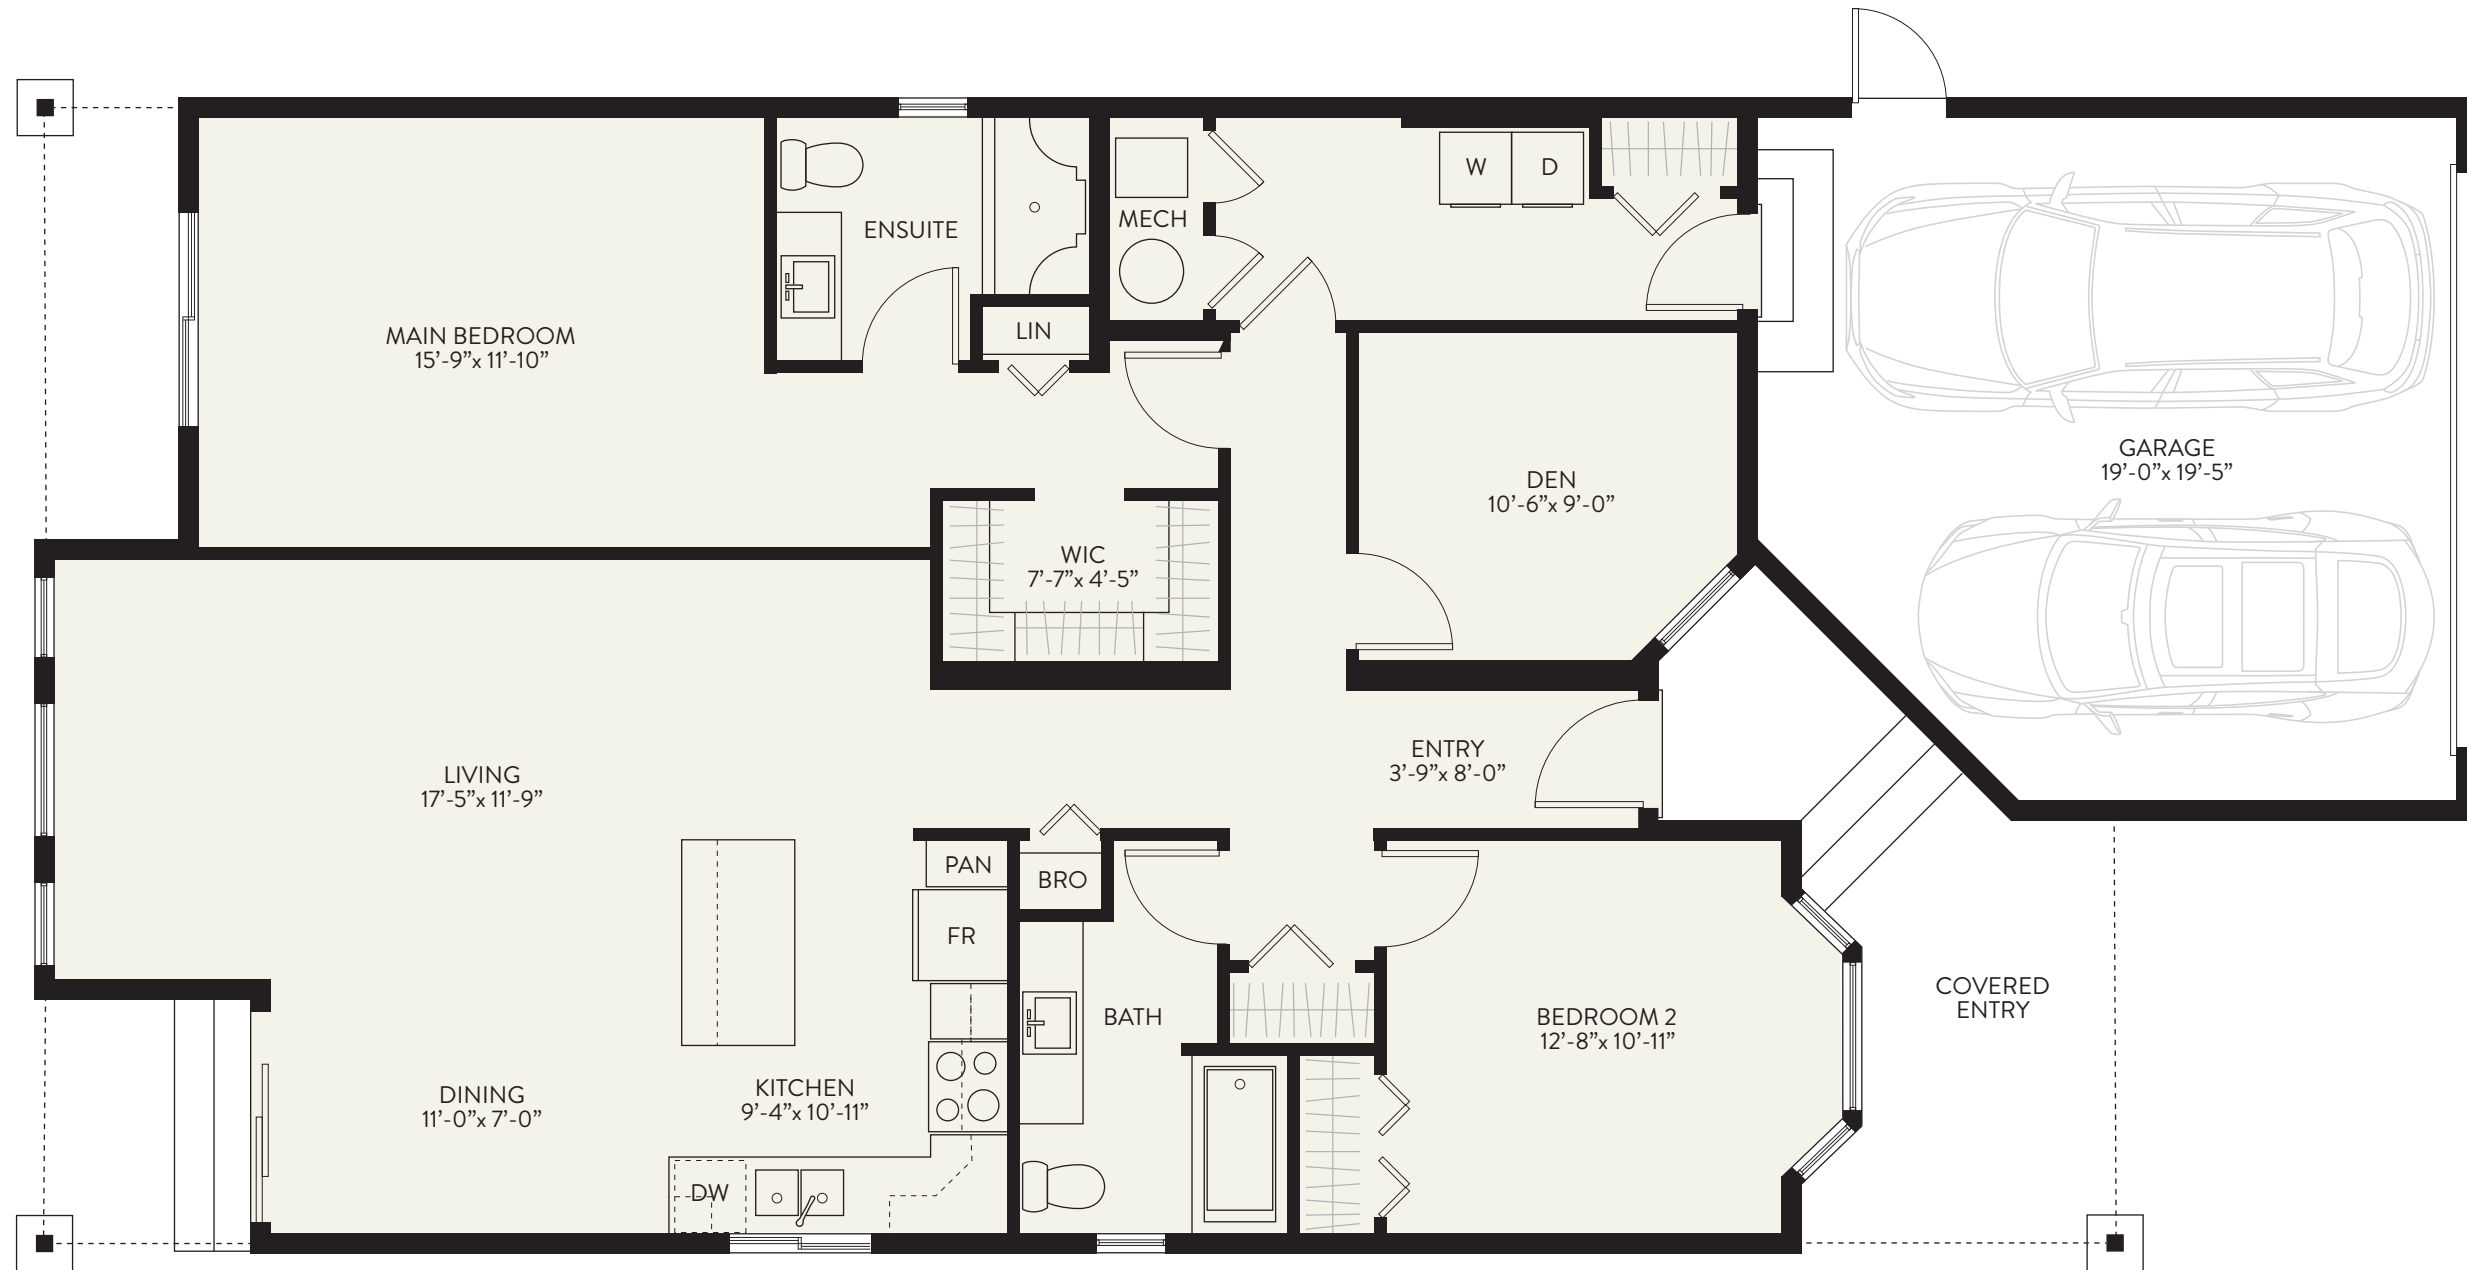

ASPENWOOD HERON 1

2 BEDROOM + DEN, 2 BATH - 1,447 SQ.FT.

GARAGE - 375 SQ.FT.

The builder reserves the right to make modifications and changes to the information contained herein.
Dimensions, sizes, areas, specifications, layouts and materials are approximate only and subject to change. E&OE.