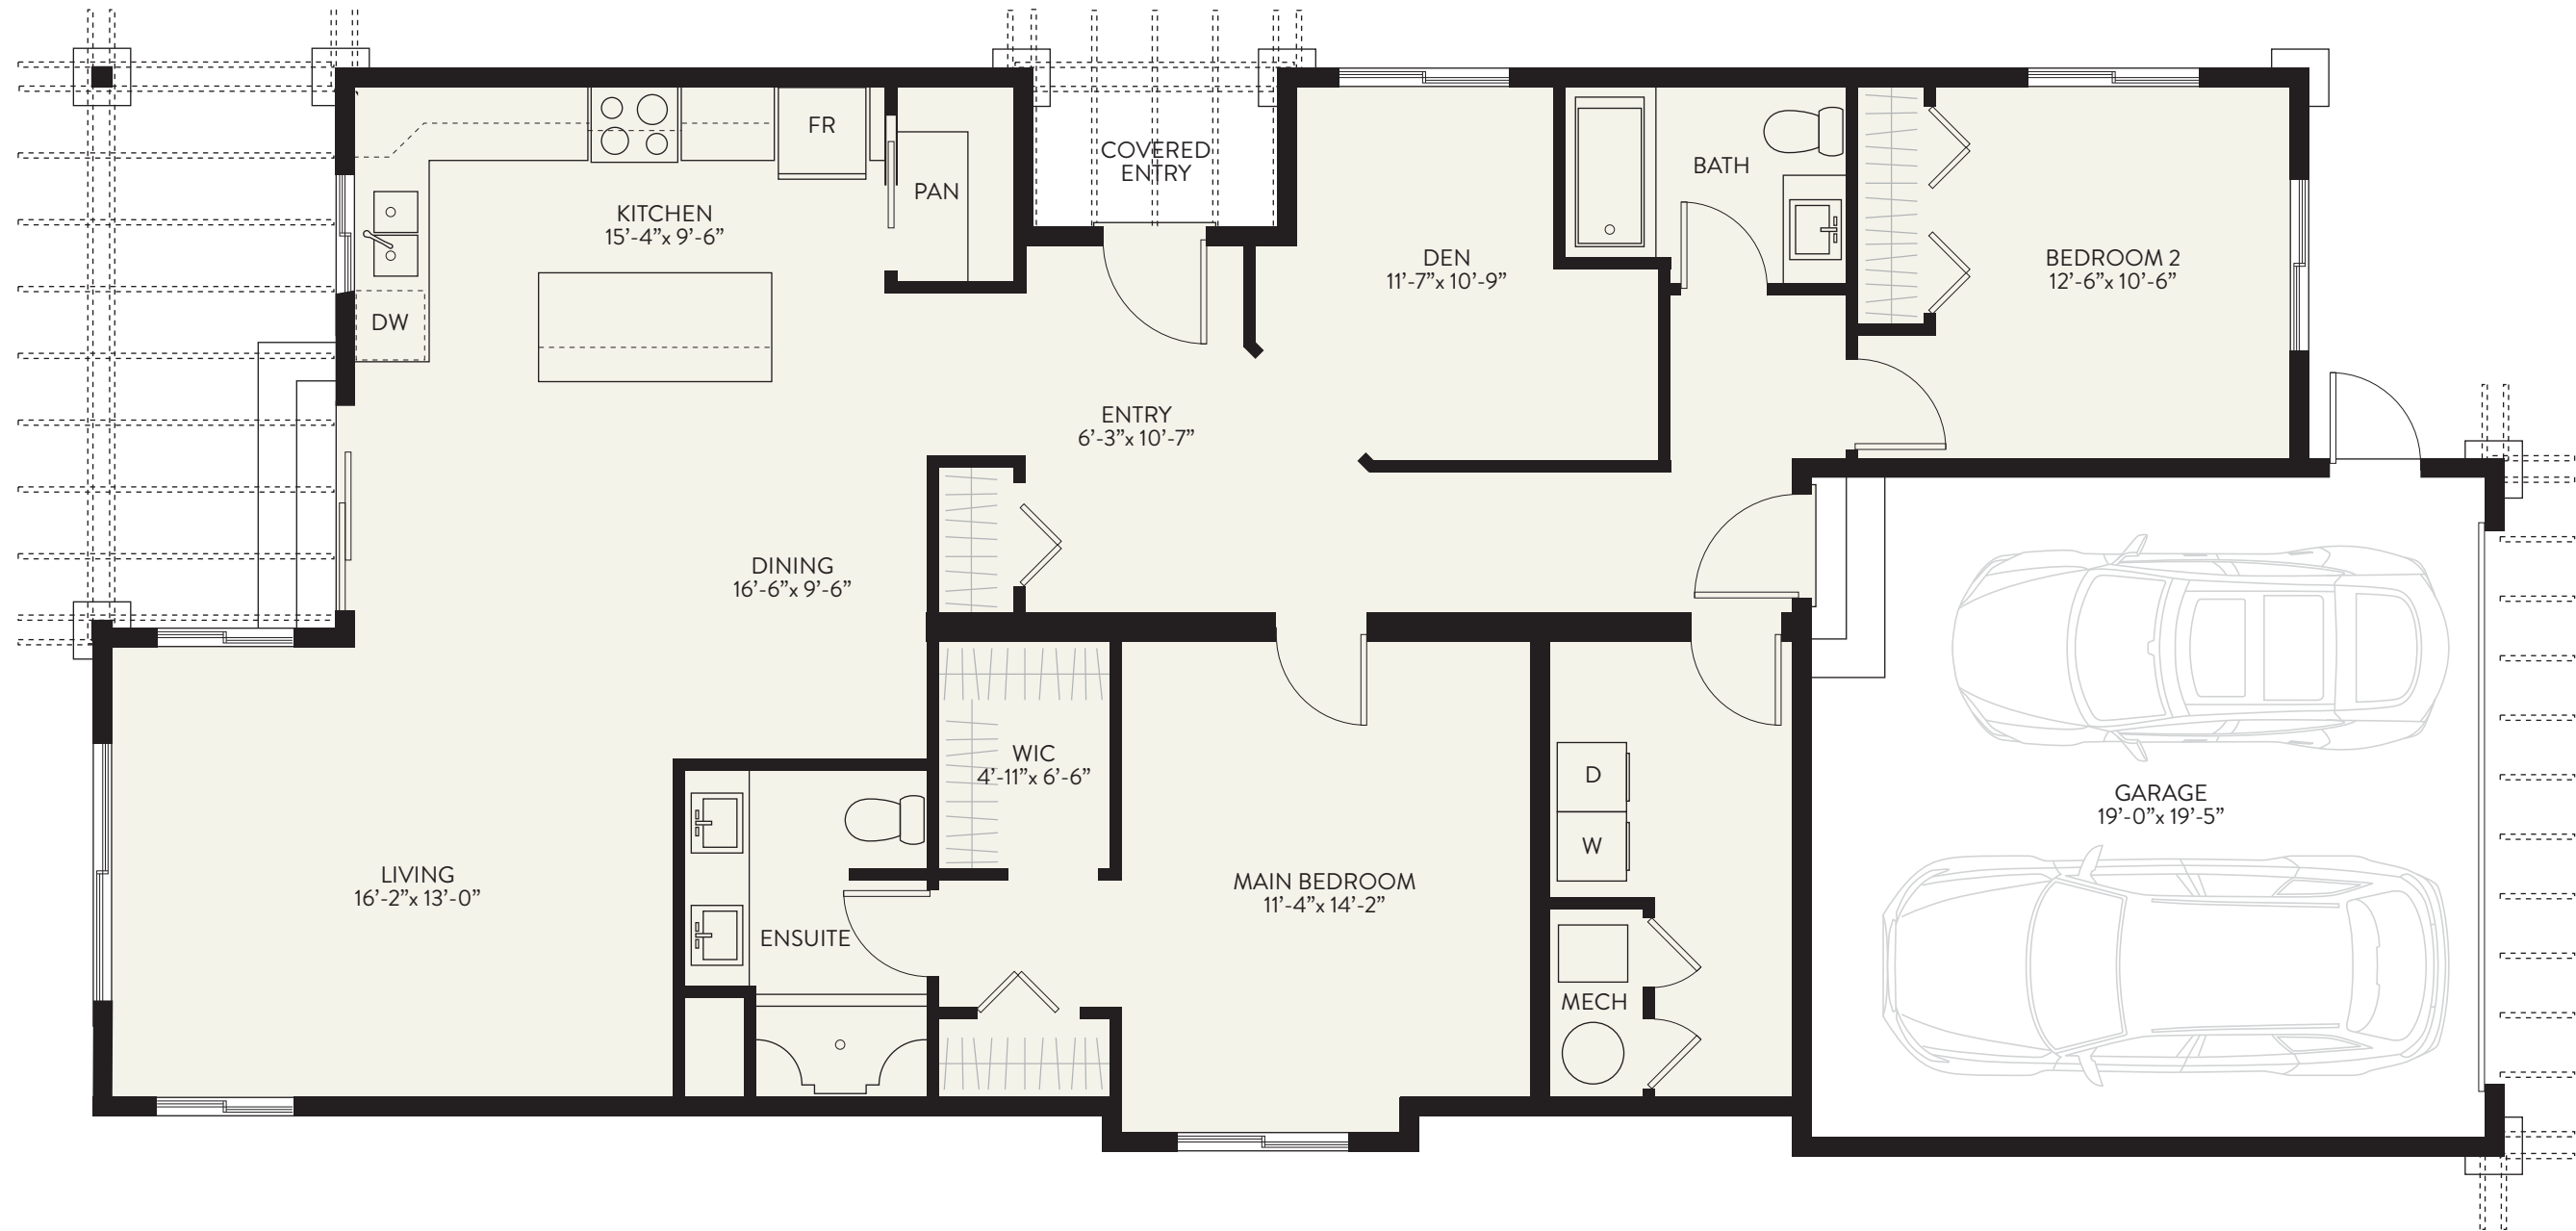

ASPENWOOD EAGLE

2 BEDROOM + DEN, 2 BATH – 1,526 SQ.FT.

GARAGE – 400 SQ.FT.

The builder reserves the right to make modifications and changes to the information contained herein.
Dimensions, sizes, areas, specifications, layouts and materials are approximate only and subject to change. E&OE.